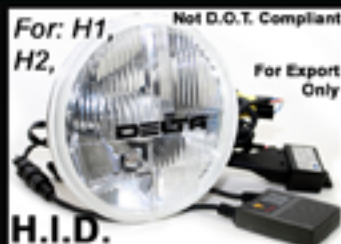

Delta H.I.D. Hi/Lo