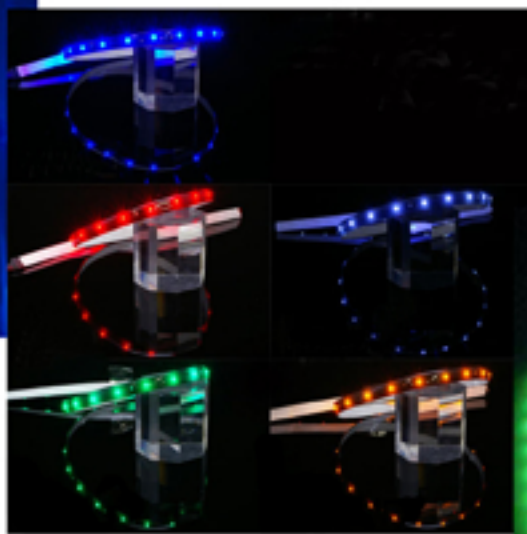

DELTA LED Lights 2010

Fina™ Series

Blue

LED STRIPS

Red

Green

LED TAIL LIGHTS

LED DOME & MINIATURE LIGHTS

BA-9S City Lights

Festoon T-10 Lights:

DELTA LED Lights 2010

Finna™ Series

LED TAIL LIGHTS

1156

(sold in pairs)

P/N 03-1156LW-50 White
P/N 03-1156LA-50 Amber
P/N 03-1156LR-50 Red

**LED Door
Safety Lights**

P/N 01-9509R-50 - Set of 2

**Angel Eye LED
Headlight Accents**

P/N 03-1829-50 - Set of 2

LED High Output Lite-Styk™

26 High Output LED's
encapsulated in the
waterproof & shockproof
acrylic tube, 23" long with
12' coil cord.