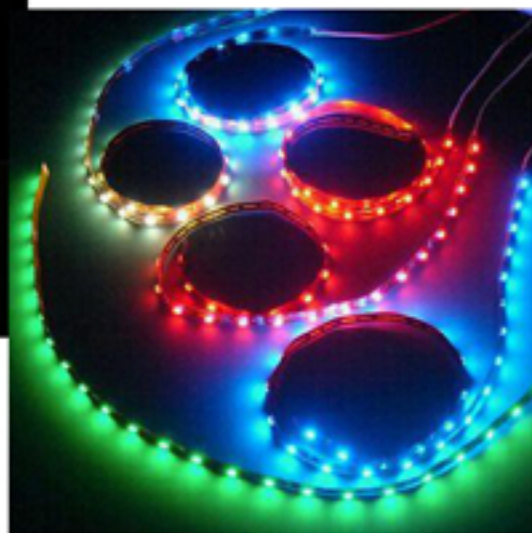

DELTA LED Lights 2010

Fina™ Series

Blue

LED STRIPS

Red

Green

LED TAIL LIGHTS

LED DOME & MINIATURE LIGHTS

BA-9S City Lights

Festoon T-10 Lights:

DELTA LED Lights 2010

Finna™ Series

LED TAIL LIGHTS

1156

(sold in pairs)

P/N 03-1156LW-50 White
P/N 03-1156LA-50 Amber
P/N 03-1156LR-50 Red

**LED Door
Safety Lights**

P/N 01-9509R-50 - Set of 2

**Angel Eye LED
Headlight Accents**

P/N 03-1829-50 - Set of 2

LED High Output Lite-Styk™

26 High Output LED's
encapsulated in the
waterproof & shockproof
acrylic tube, 23" long with
12' coil cord.